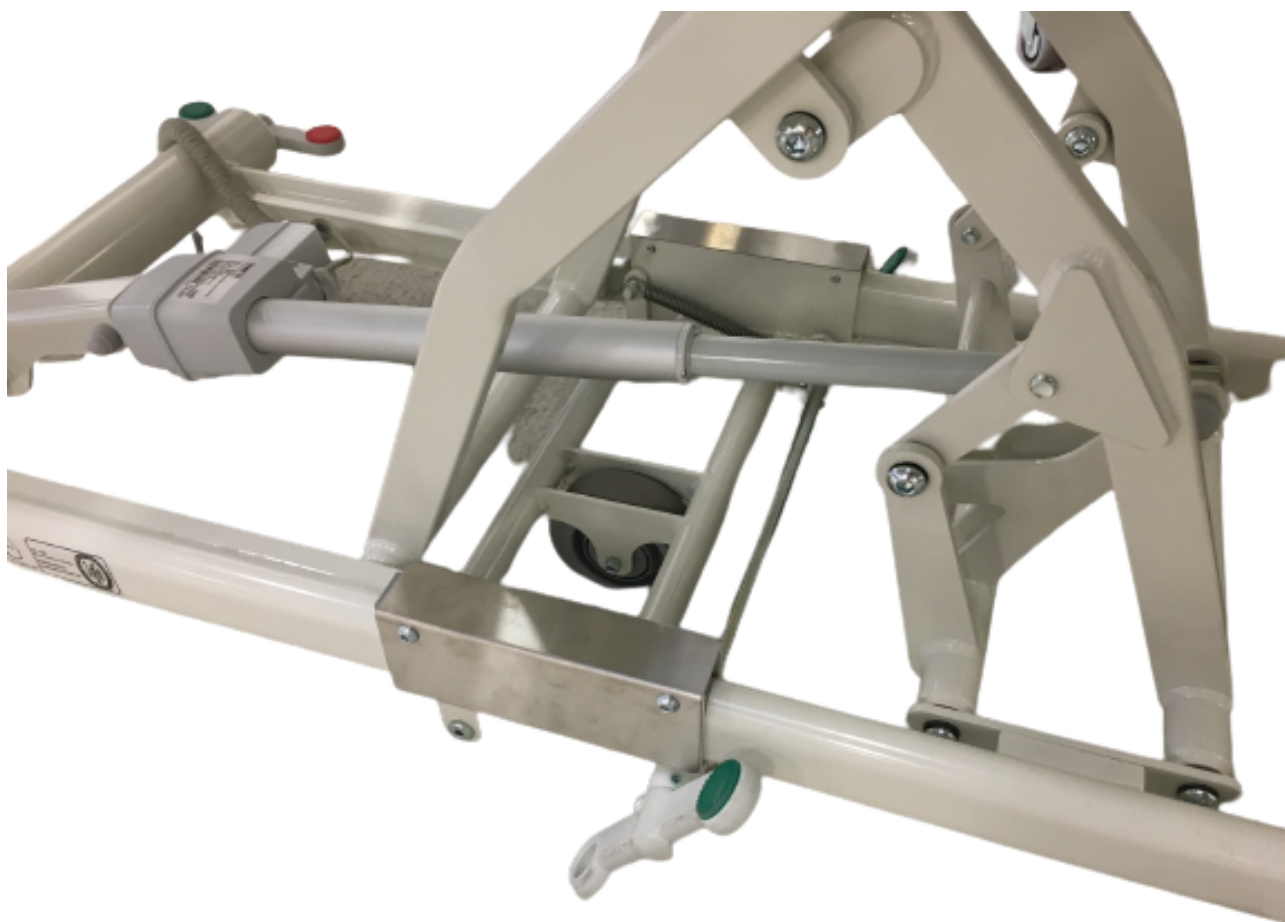

5.steering wheel

PRODUCT NO: L100-400

With the 5th guide wheel, the bed can turn on its own axis. This makes the bed extremely manageable when transporting

5. STEERING WHEEL

TECHNICAL DATA

ADD-ONS

See a list of available spare parts at rehab-care.dk