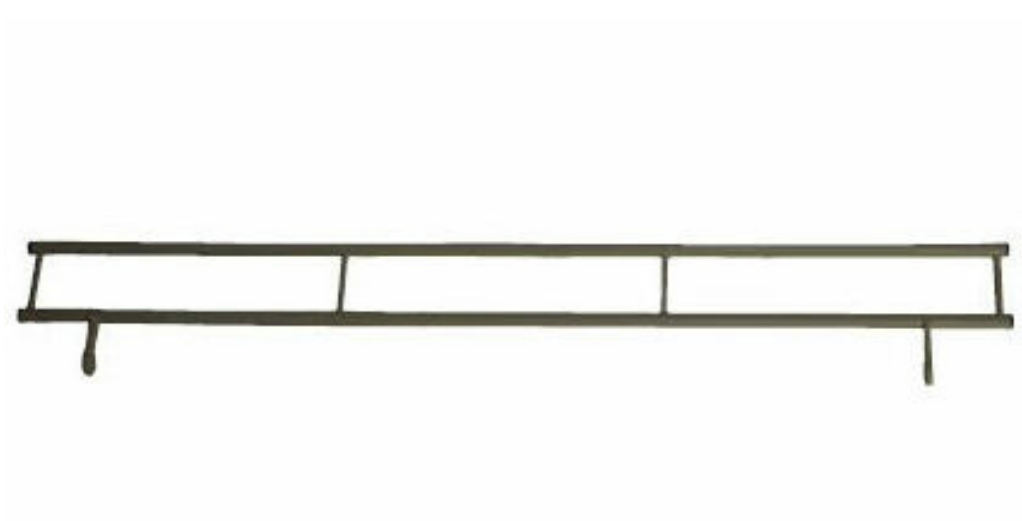

# Bed rail set to Bobath couch

PRODUCT NO: SH-BOB

## BED RAIL SET TO BOBATH COUCH